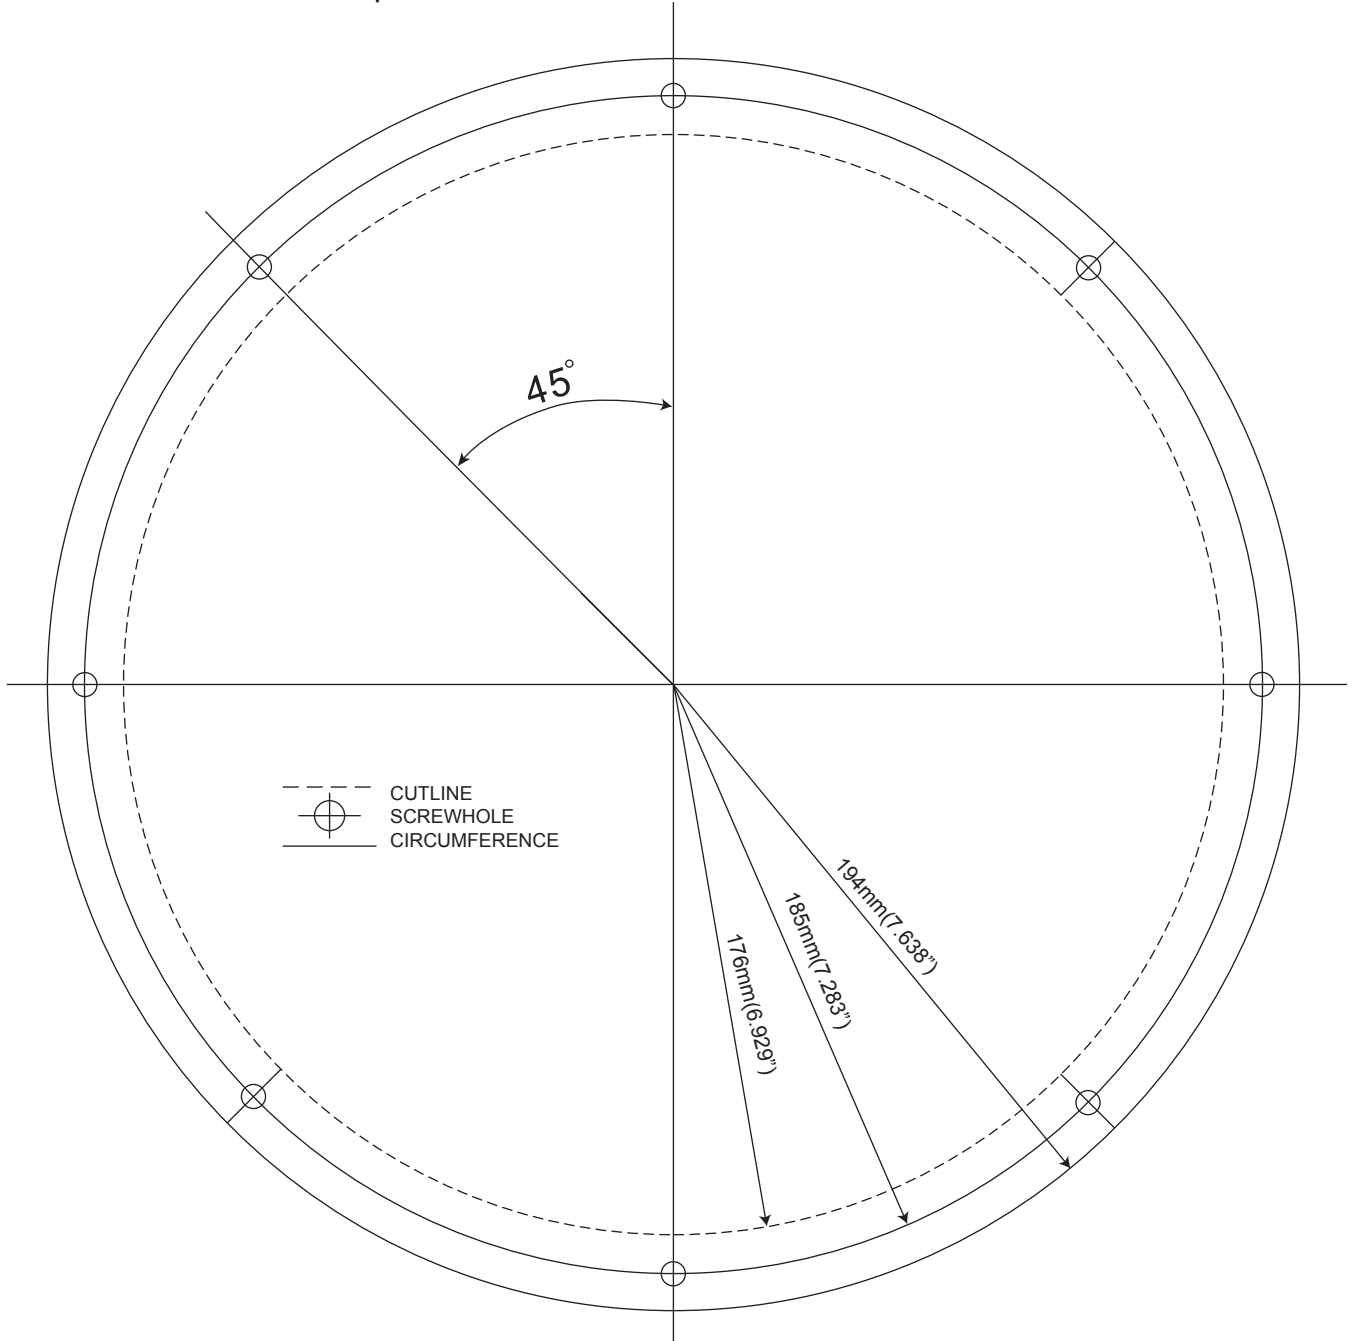

## TEMPLATE FOR 15" WOOFER

Note: This document provides measurement information to use when determining cutout placement. Its printout is not intended to be used as actual size.

### SPEAKER PARAMETER

MODEL	Fs (Hz)	REVE	Qms	Qes	Qts	Vas (CuFt)	SPL (dB)	MAXPOWER (W)
LW15590	25	2 OHM	7.58	0.62	0.57	7.37	89	2400
		4 OHM	7.24	1.21	1.04			
		8 OHM	7.92	0.61	0.57			